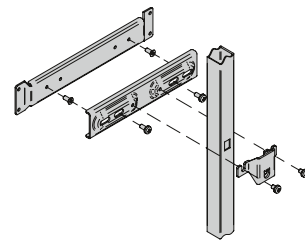

Adjustable door-mount brackets
Depth - 1 5/8" Height - 3 11/16"

Part #	Finish	Width	Price
SAQCK130NVG	Grey	9 7/8"	$7.57 ea
SAQCK130NVCH	Champagne	9 7/8"	$7.57 ea
SAQCK140NVG	Grey	13 13/16"	$10.63 ea
SAQCK140NVCH	Champagne	13 13/16"	$10.63 ea
SAQCK145NVG	Grey	15 3/4"	$10.63 ea
SAQCK145NVCH	Champagne	15 3/4"	$10.63 ea
SAQCK160NVG	Grey	21 5/8"	$12.15 ea
SAQCK160NVCH	Champagne	21 5/8"	$12.15 ea