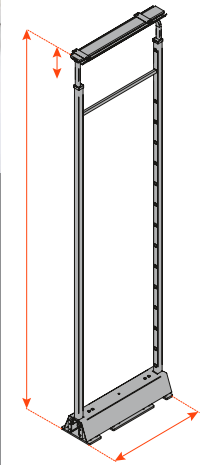

Pantry Unit

- Pivot or non-pivot
- 2 Finishes
- 3 Frame heights
- 5 Basket widths

Pivot Slide with 90° rotation
220 lbs - Full-extension soft-close

Part #	Price
SAQGCFTMR	\$420.83 ea

Non-Pivot Slide
265 lbs - Full-extension soft-close

Part #	Price
SAQGCFTM/13	\$162.27 ea

Pantry frames for overlay and inset doors
Depth 19 9/16" Width - 1 3/16"

For use with pivoting slide

Part #	Finish	Height	# of Baskets	Price
SAQCE1204VG	Grey	43 1/32" - 54 7/8"	3	\$91.35 ea
SAQCE1204VCH	Champagne	43 1/32" - 54 7/8"	3	\$91.35 ea
SAQCE1604VG	Grey	54 7/8" - 66 11/16"	4	\$99.47 ea
SAQCE1604VCH	Champagne	54 7/8" - 66 11/16"	4	\$99.47 ea
SAQCE1904VG	Grey	66 11/16" - 78 1/2"	5	\$107.55 ea
SAQCE1904VCH	Champagne	66 11/16" - 78 1/2"	5	\$107.55 ea

For use with non-pivoting slide

Part #	Finish	Height	# of Baskets	Price
SAQCE1205VG	Grey	43 1/32" - 54 7/8"	3	\$91.35 ea
SAQCE1205VCH	Champagne	43 1/32" - 54 7/8"	3	\$91.35 ea
SAQCE1605VG	Grey	54 7/8" - 66 11/16"	4	\$99.47 ea
SAQCE1605VCH	Champagne	54 7/8" - 66 11/16"	4	\$99.47 ea
SAQCE1905VG	Grey	66 11/16" - 78 1/2"	5	\$107.55 ea
SAQCE1905VCH	Champagne	66 11/16" - 78 1/2"	5	\$107.55 ea

Adjustable door-mount brackets
Depth - 1 5/8" Height - 3 11/16"

Part #	Finish	Width	Price
SAQCK130NVG	Grey	9 7/8"	\$7.57 ea
SAQCK130NVCH	Champagne	9 7/8"	\$7.57 ea
SAQCK140NVG	Grey	13 13/16"	\$10.63 ea
SAQCK140NVCH	Champagne	13 13/16"	\$10.63 ea
SAQCK145NVG	Grey	15 3/4"	\$10.63 ea
SAQCK145NVCH	Champagne	15 3/4"	\$10.63 ea
SAQCK160NVG	Grey	21 5/8"	\$12.15 ea
SAQCK160NVCH	Champagne	21 5/8"	\$12.15 ea